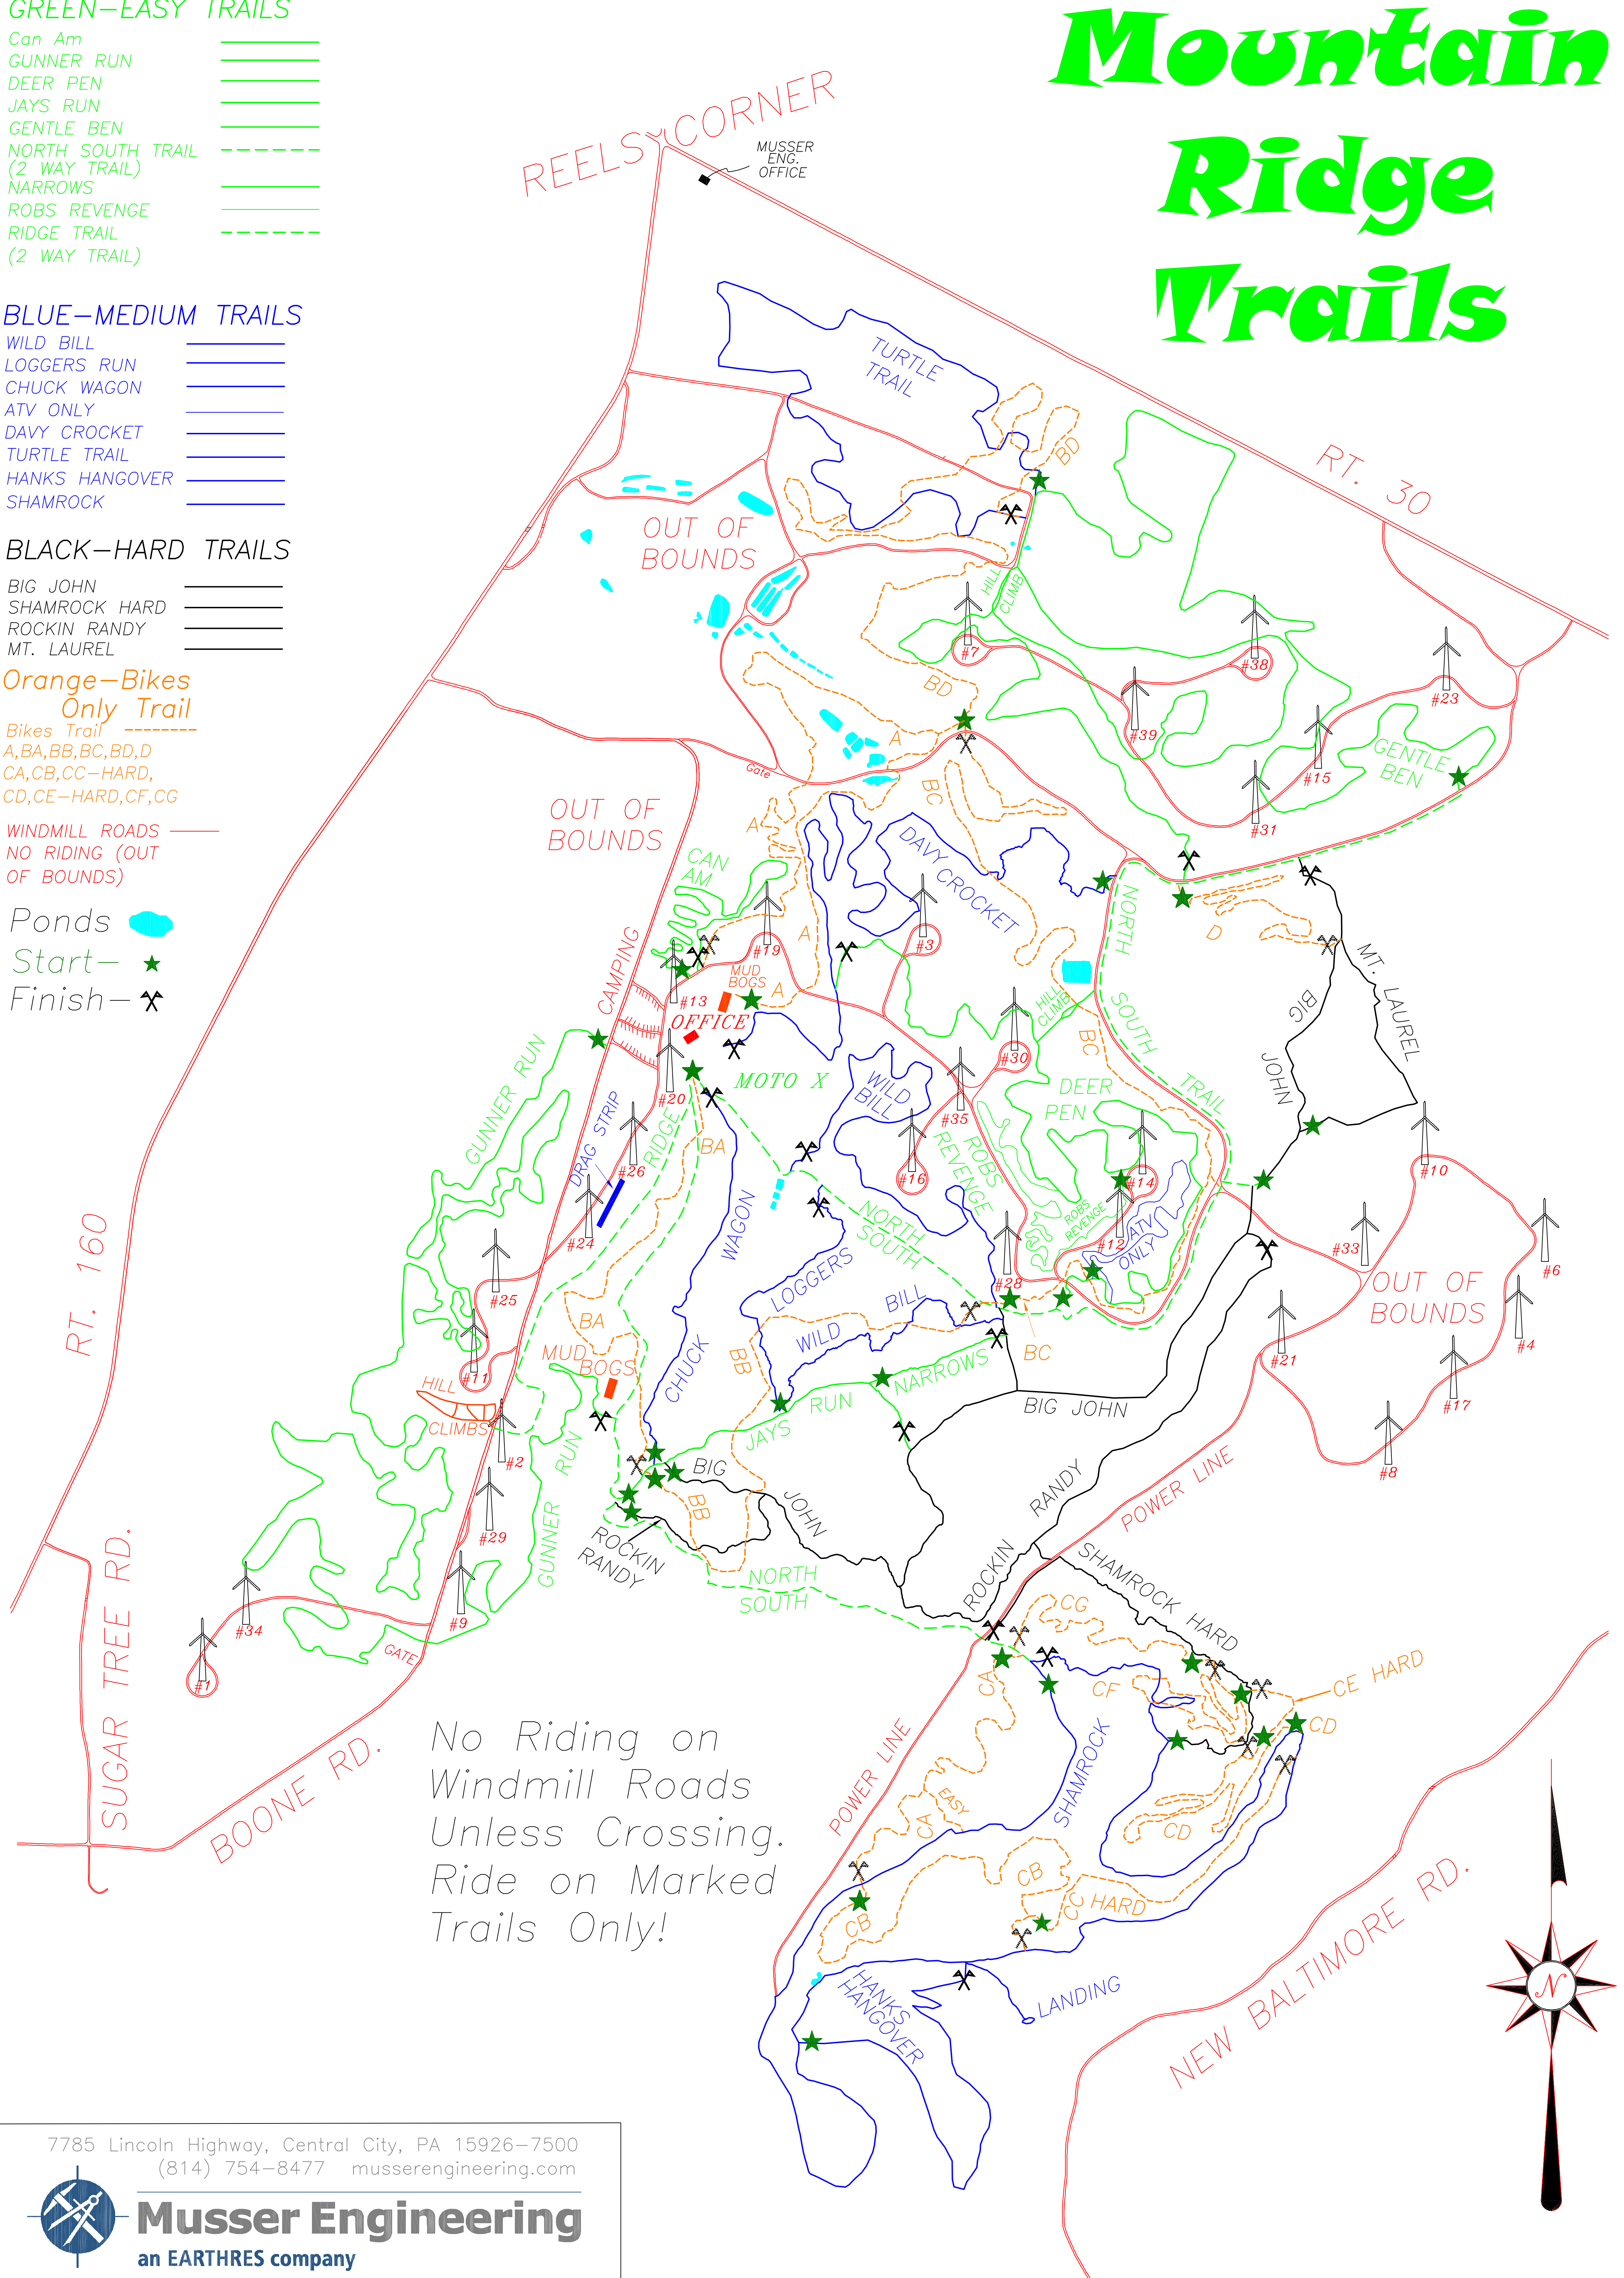

Mountain Ridge Trails

GREEN-EASY TRAILS

- Can Am
- GUNNER RUN
- DEER PEN
- JAYS RUN
- GENTLE BEN
- NORTH SOUTH TRAIL (2 WAY TRAIL)
- NARROWS
- ROBS REVENGE
- RIDGE TRAIL (2 WAY TRAIL)

BLUE-MEDIUM TRAILS

- WILD BILL
- LOGGERS RUN
- CHUCK WAGON
- ATV ONLY
- DAVY CROCKET
- TURTLE TRAIL
- HANKS HANGOVER
- SHAMROCK

BLACK-HARD TRAILS

- BIG JOHN
- SHAMROCK HARD
- ROCKIN RANDY
- MT. LAUREL

Orange-Bikes Only Trail

- Bikes Trail
- A,BA,BB,BC,BD,D
- CA,CB,CC-HARD,
- CD,CE-HARD,CF,CG

- WINDMILL ROADS
- NO RIDING (OUT OF BOUNDS)

- Ponds
- Start
- Finish

No Riding on
Windmill Roads
Unless Crossing.
Ride on Marked
Trails Only!

7785 Lincoln Highway, Central City, PA 15926-7500
(814) 754-8477 musserengineering.com