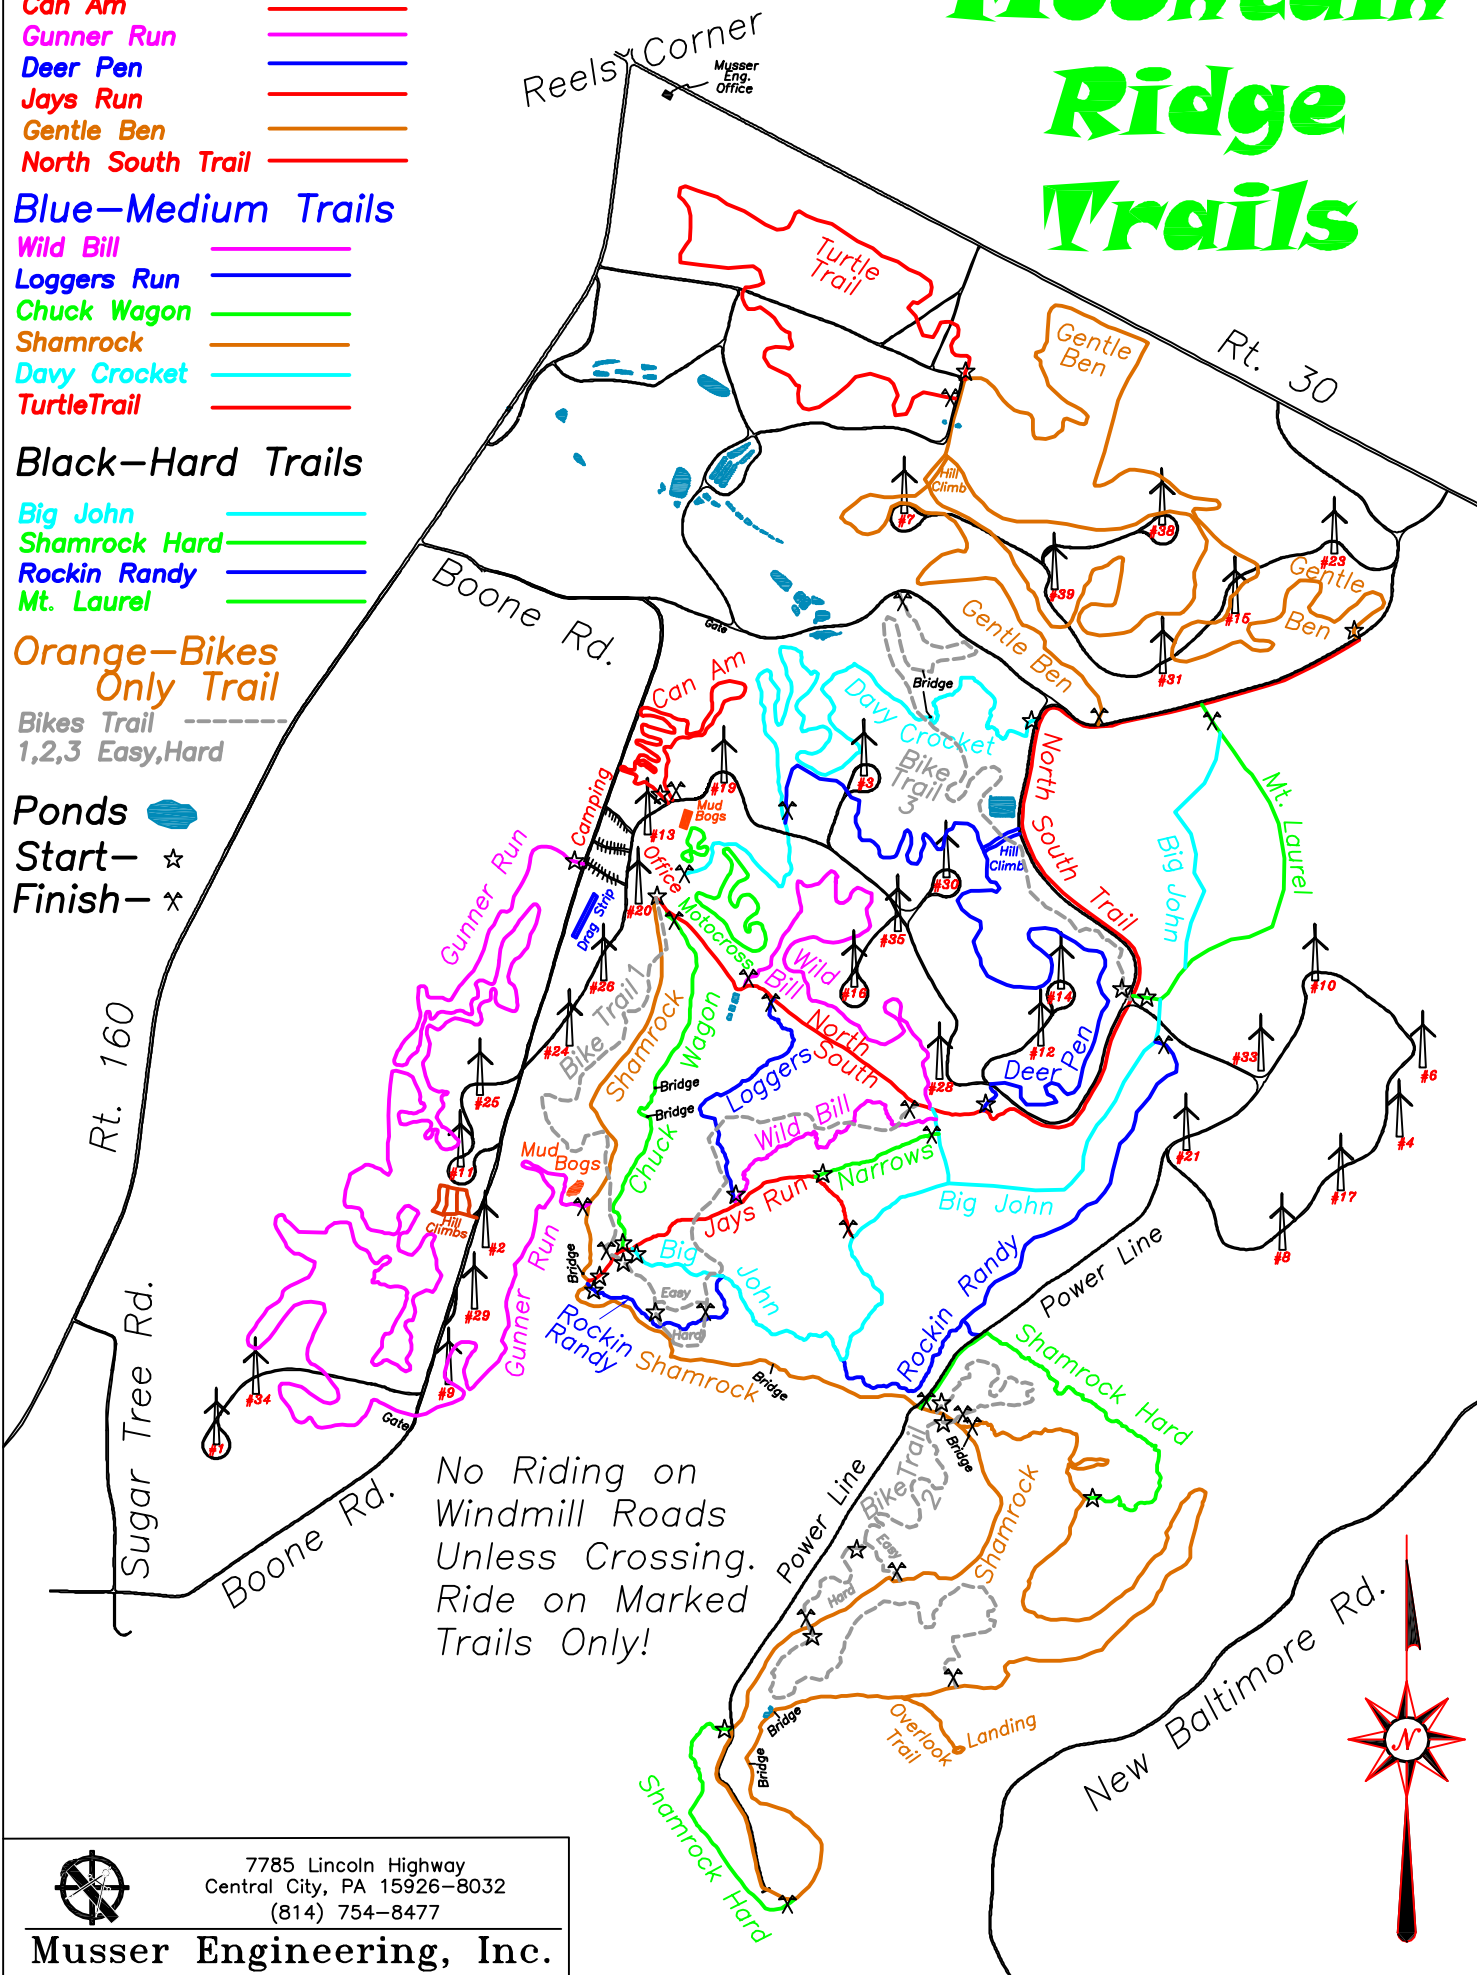

Mountain Ridge Trails

Green—Easy Trails

- Can Am
- Gunner Run
- Deer Pen
- Jays Run
- Gentle Ben
- North South Trail

Blue—Medium Trails

- Wild Bill
- Loggers Run
- Chuck Wagon
- Shamrock
- Davy Crocket
- Turtle Trail

Black—Hard Trails

- Big John
- Shamrock Hard
- Rockin Randy
- Mt. Laurel

Orange—Bikes Only Trail

- Bikes Trail
- 1,2,3 Easy,Hard

Ponds

- Start—☆
- Finish—×

No Riding on
Windmill Roads
Unless Crossing.
Ride on Marked
Trails Only!